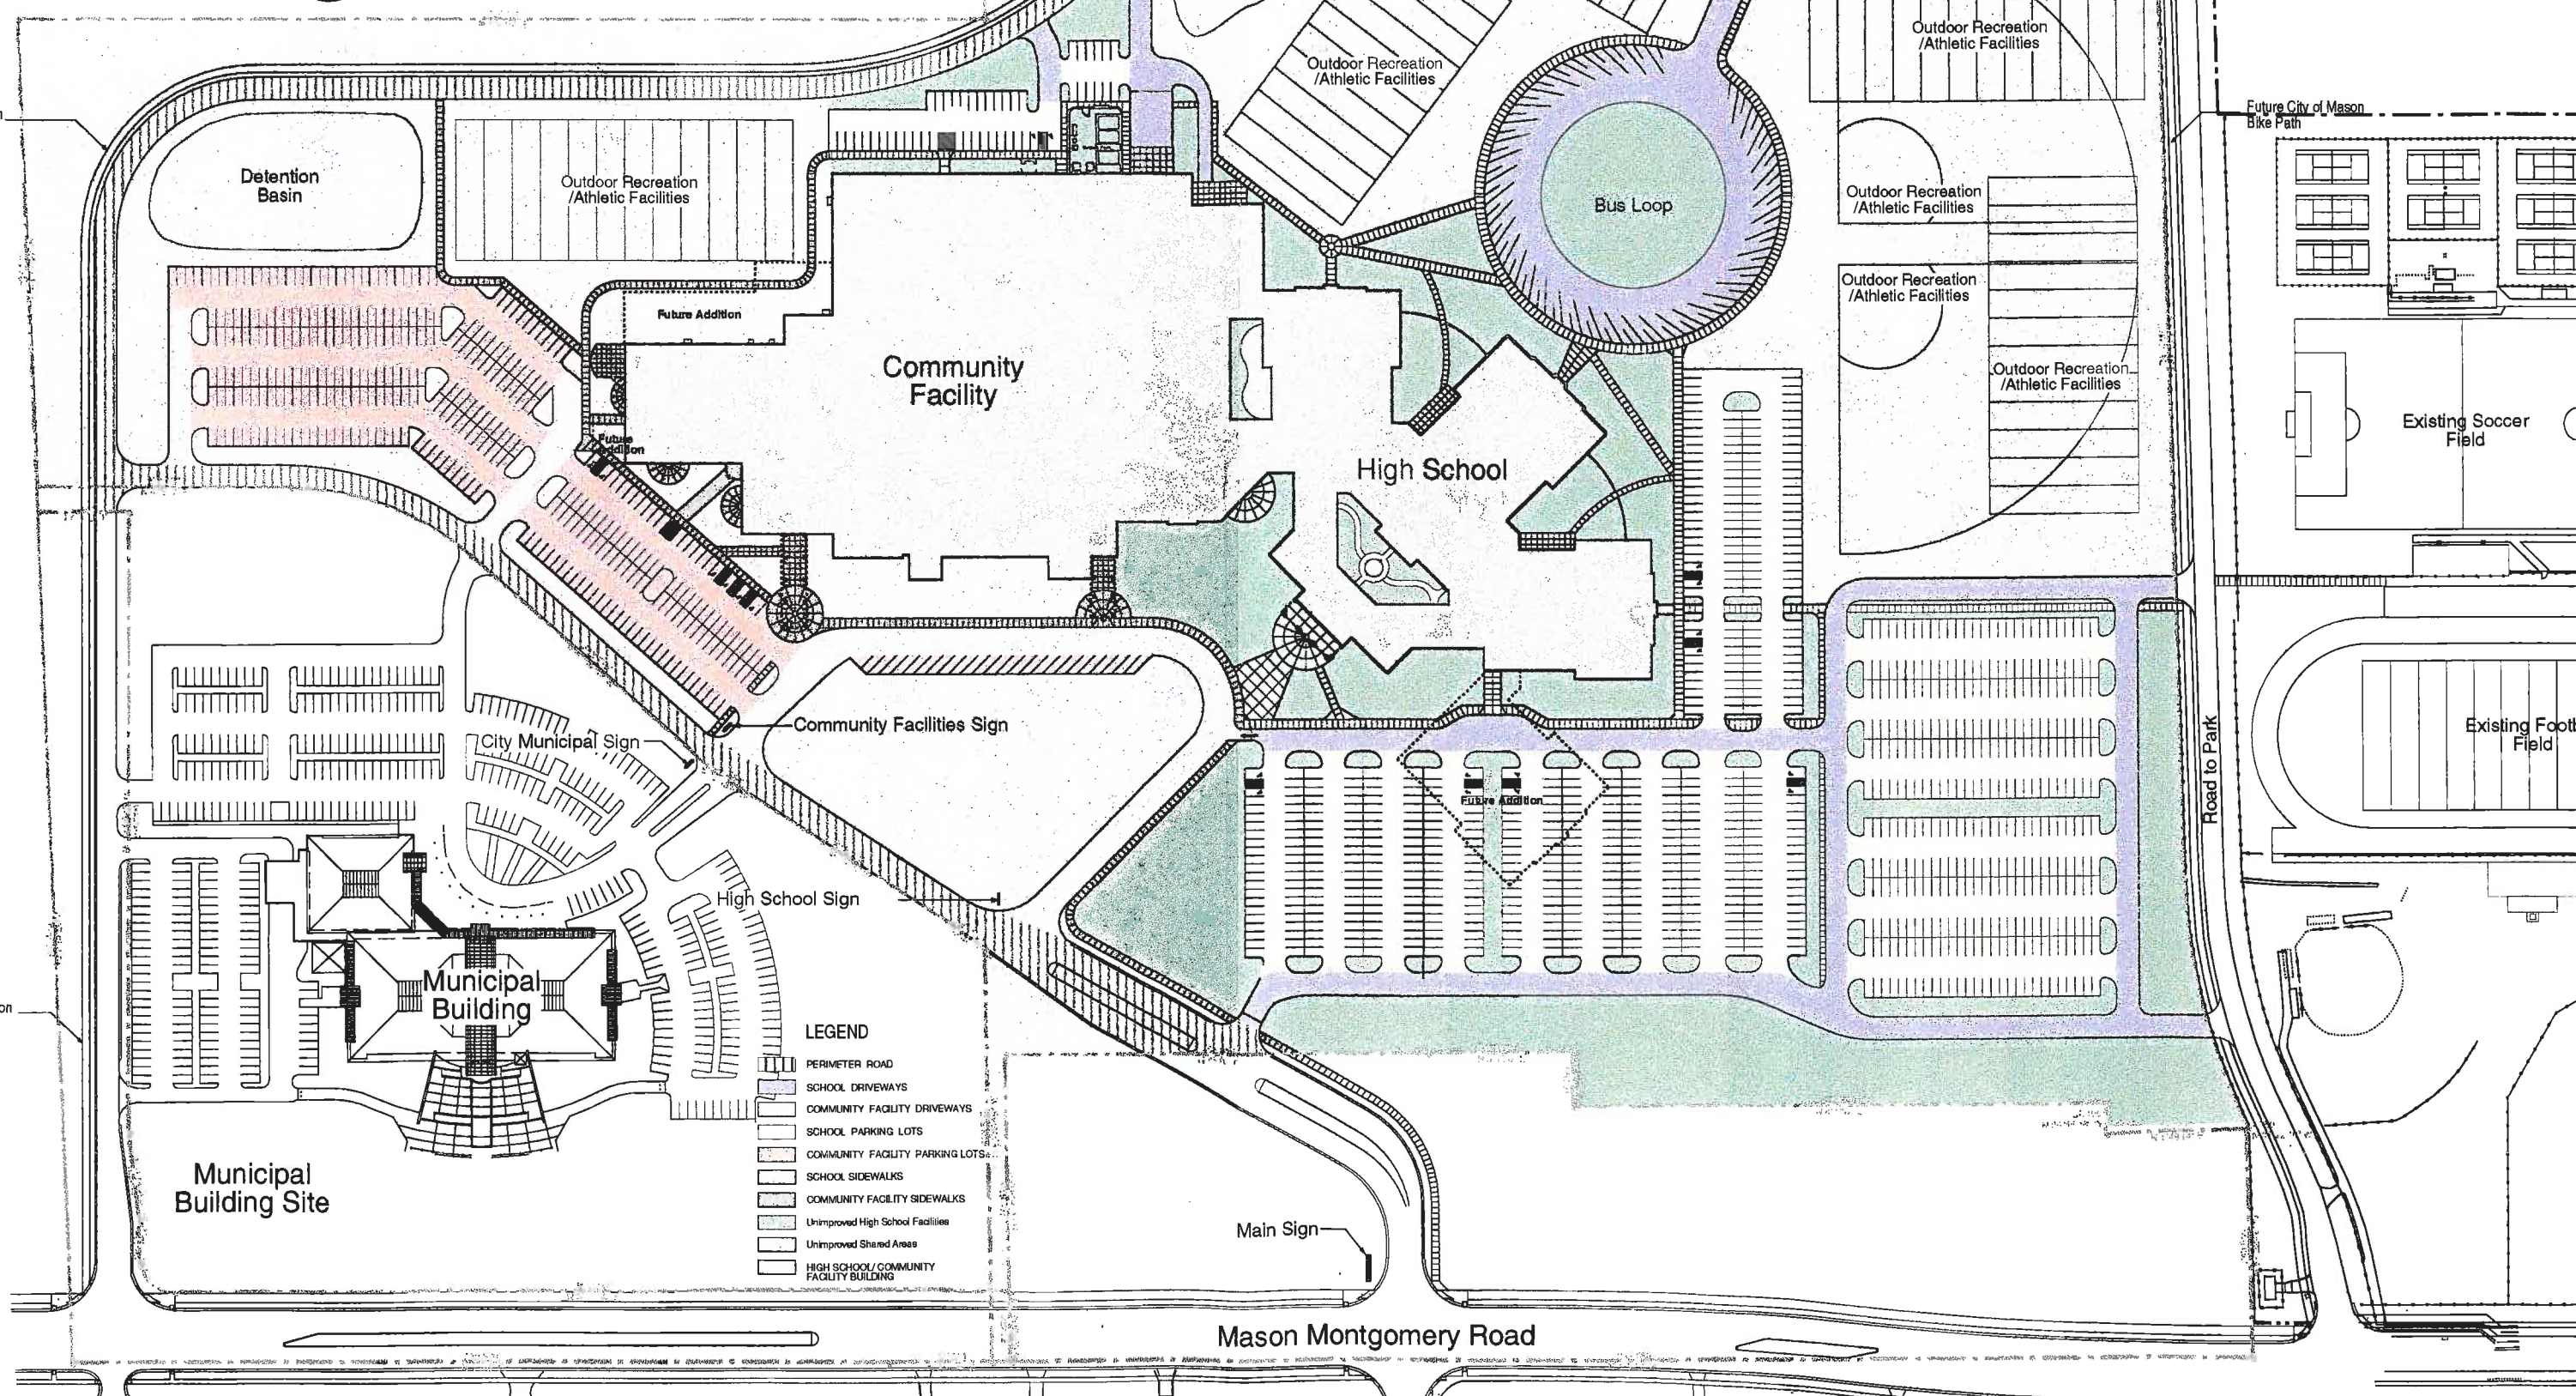

Mason High School and Community Center Joint Use and Operation - Site Plan

1/23/03

Future City of Mason
Bike Path

Future City of Mason
Bike Path

Future City of Mason
Bike Path

Future City of Mason
Bike Path

Road to Park

Future City of Mason
Bike Path

LEGEND

- PERIMETER ROAD
- SCHOOL DRIVEWAYS
- COMMUNITY FACILITY DRIVEWAYS
- SCHOOL PARKING LOTS
- COMMUNITY FACILITY PARKING LOTS
- SCHOOL SIDEWALKS
- COMMUNITY FACILITY SIDEWALKS
- Unimproved High School Facilities
- Unimproved Shared Areas
- HIGH SCHOOL/COMMUNITY FACILITY BUILDING

Mason Montgomery Road

Existing Soccer Field

Existing Football Field

Municipal Building Site

Community Facility

High School

Bus Loop

Detention Basin

Main Sign