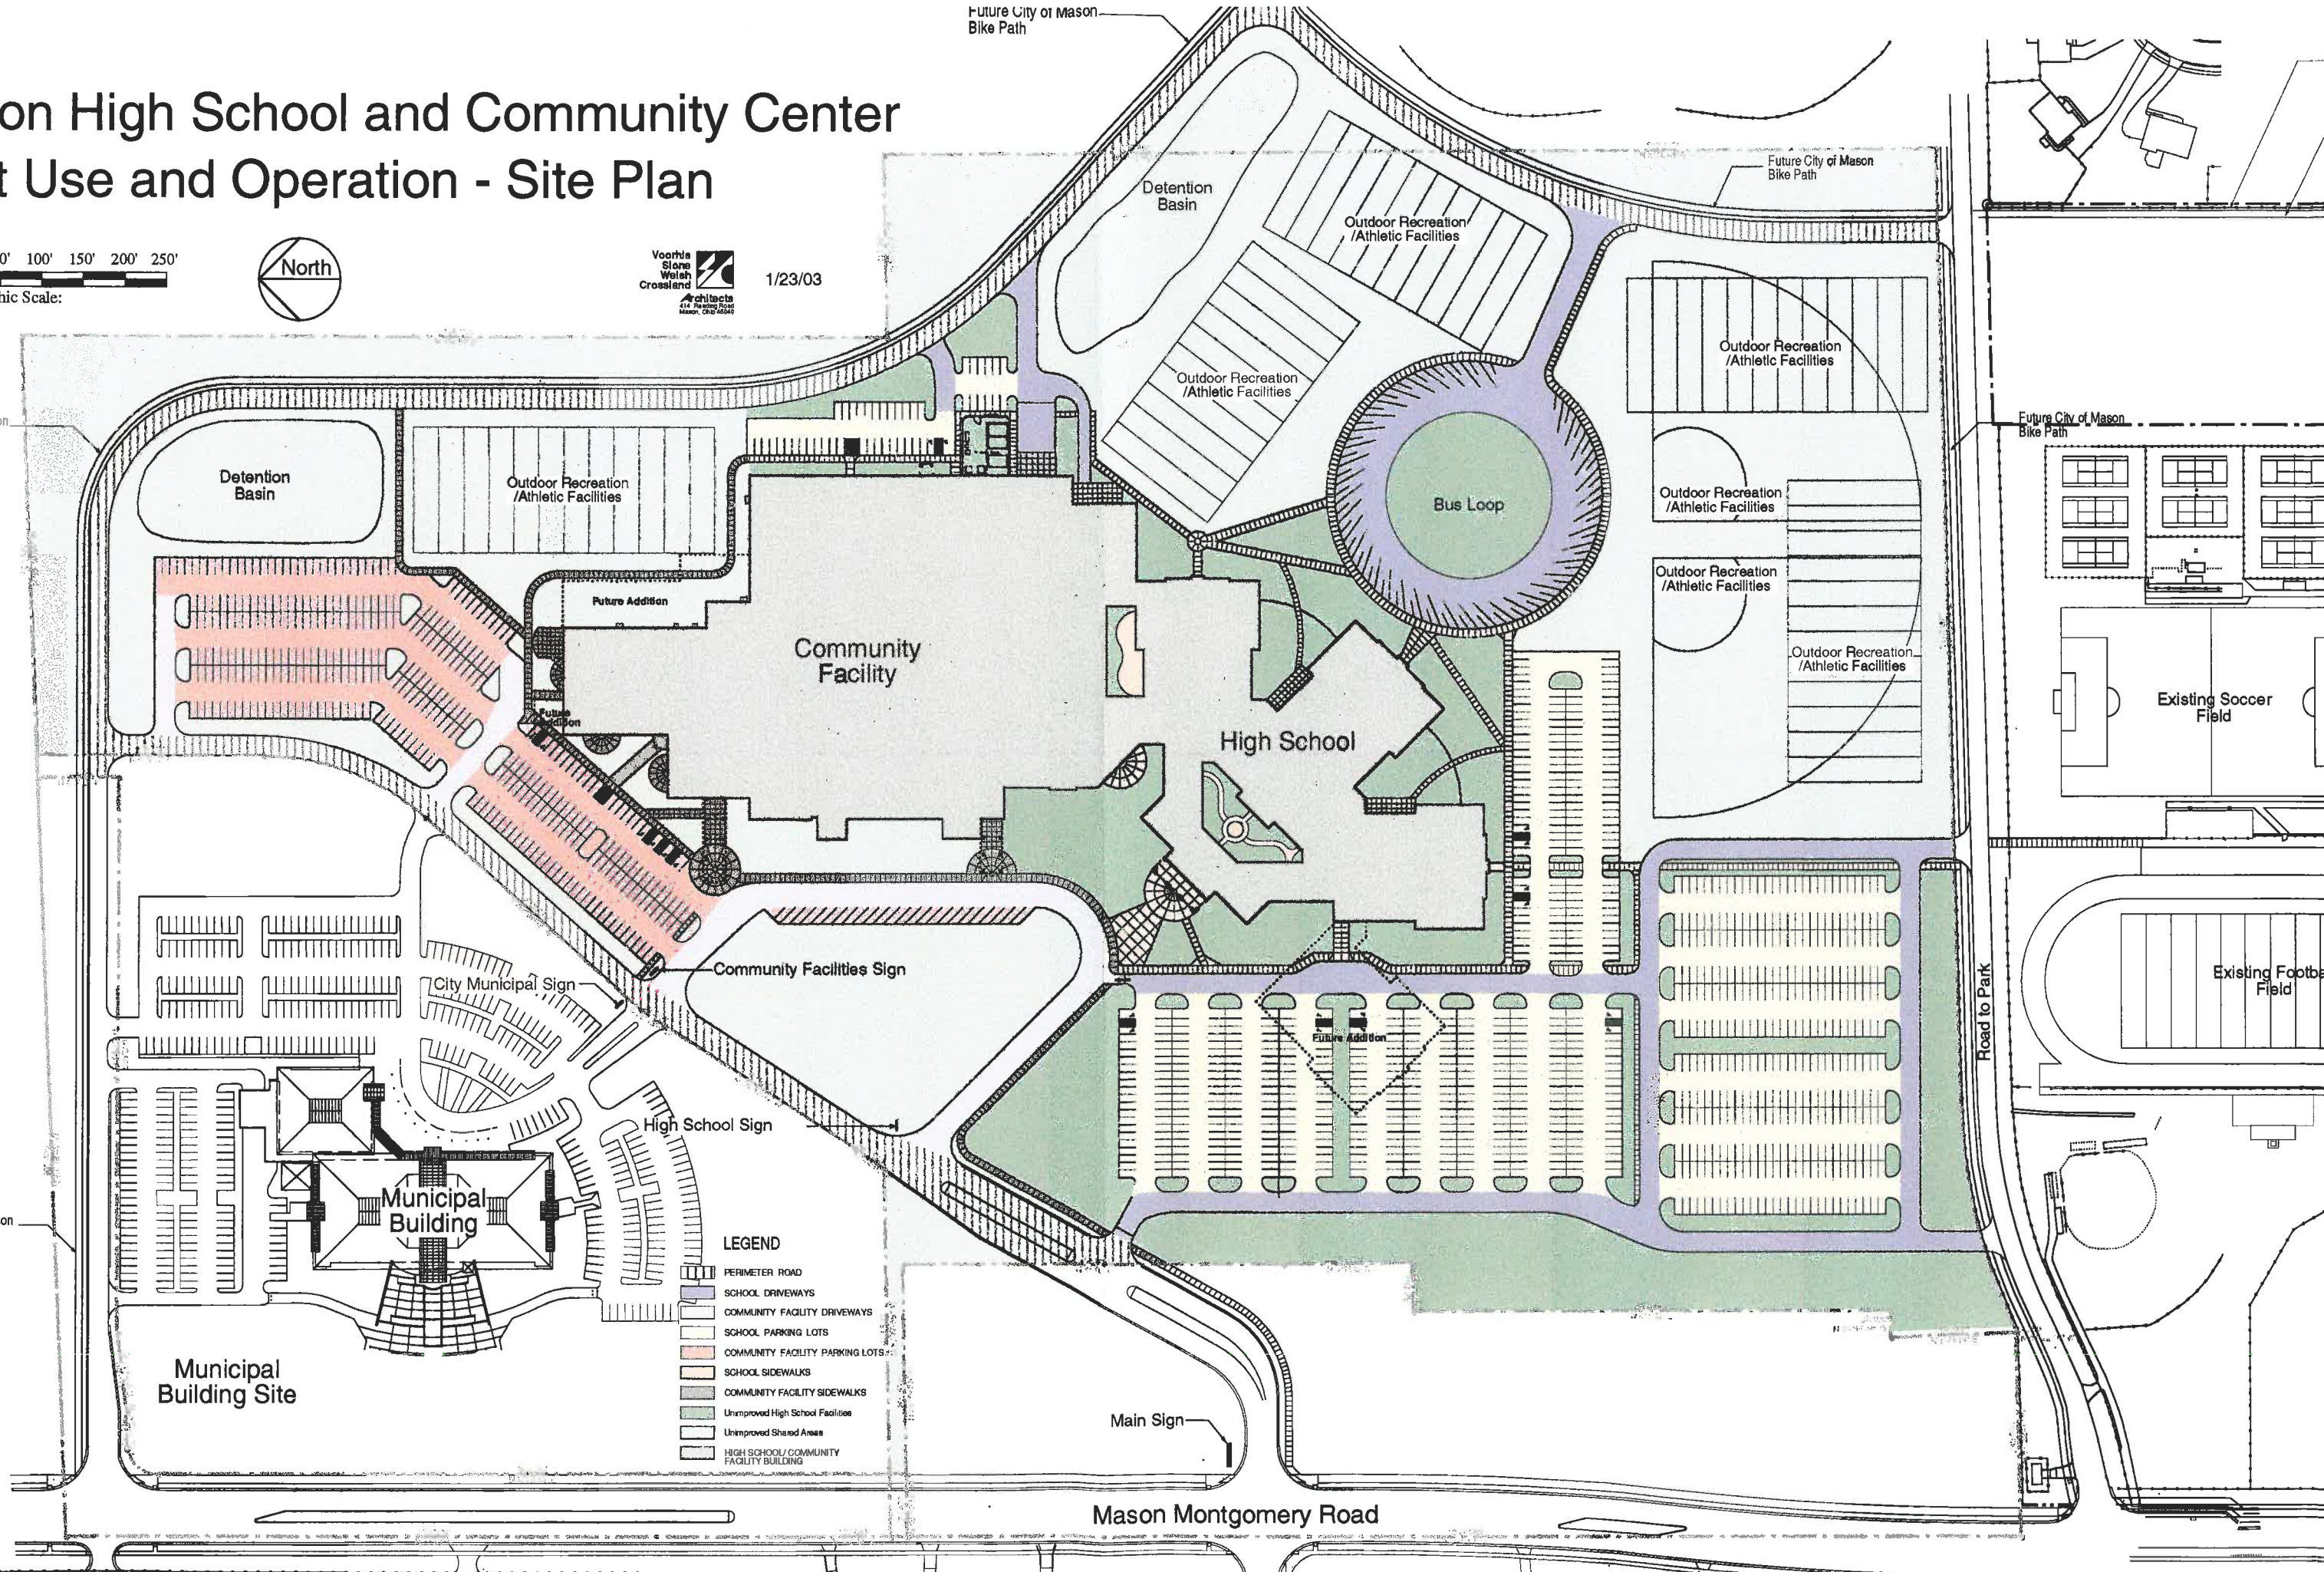

Mason High School and Community Center Joint Use and Operation - Site Plan

1/23/03

Future City of Mason
Bike Path

LEGEND

- PERIMETER ROAD
- SCHOOL DRIVEWAYS
- COMMUNITY FACILITY DRIVEWAYS
- SCHOOL PARKING LOTS
- COMMUNITY FACILITY PARKING LOTS
- SCHOOL SIDEWALKS
- COMMUNITY FACILITY SIDEWALKS
- Unimproved High School Facilities
- Unimproved Shared Areas
- HIGH SCHOOL/ COMMUNITY FACILITY BUILDING

Future City of Mason
Bike Path

Future City of Mason
Bike Path

Existing Soccer
Field

Existing Football
Field

Road to Park

Mason Montgomery Road

Main Sign

Municipal
Building Site

Municipal
Building

High School Sign

City Municipal Sign

Community Facilities Sign

High School

Community
Facility

Outdoor Recreation
/Athletic Facilities

Detention
Basin

Detention
Basin

Outdoor Recreation
/Athletic Facilities

Outdoor Recreation
/Athletic Facilities

Bus Loop

Outdoor Recreation
/Athletic Facilities

Outdoor Recreation
/Athletic Facilities

Outdoor Recreation
/Athletic Facilities