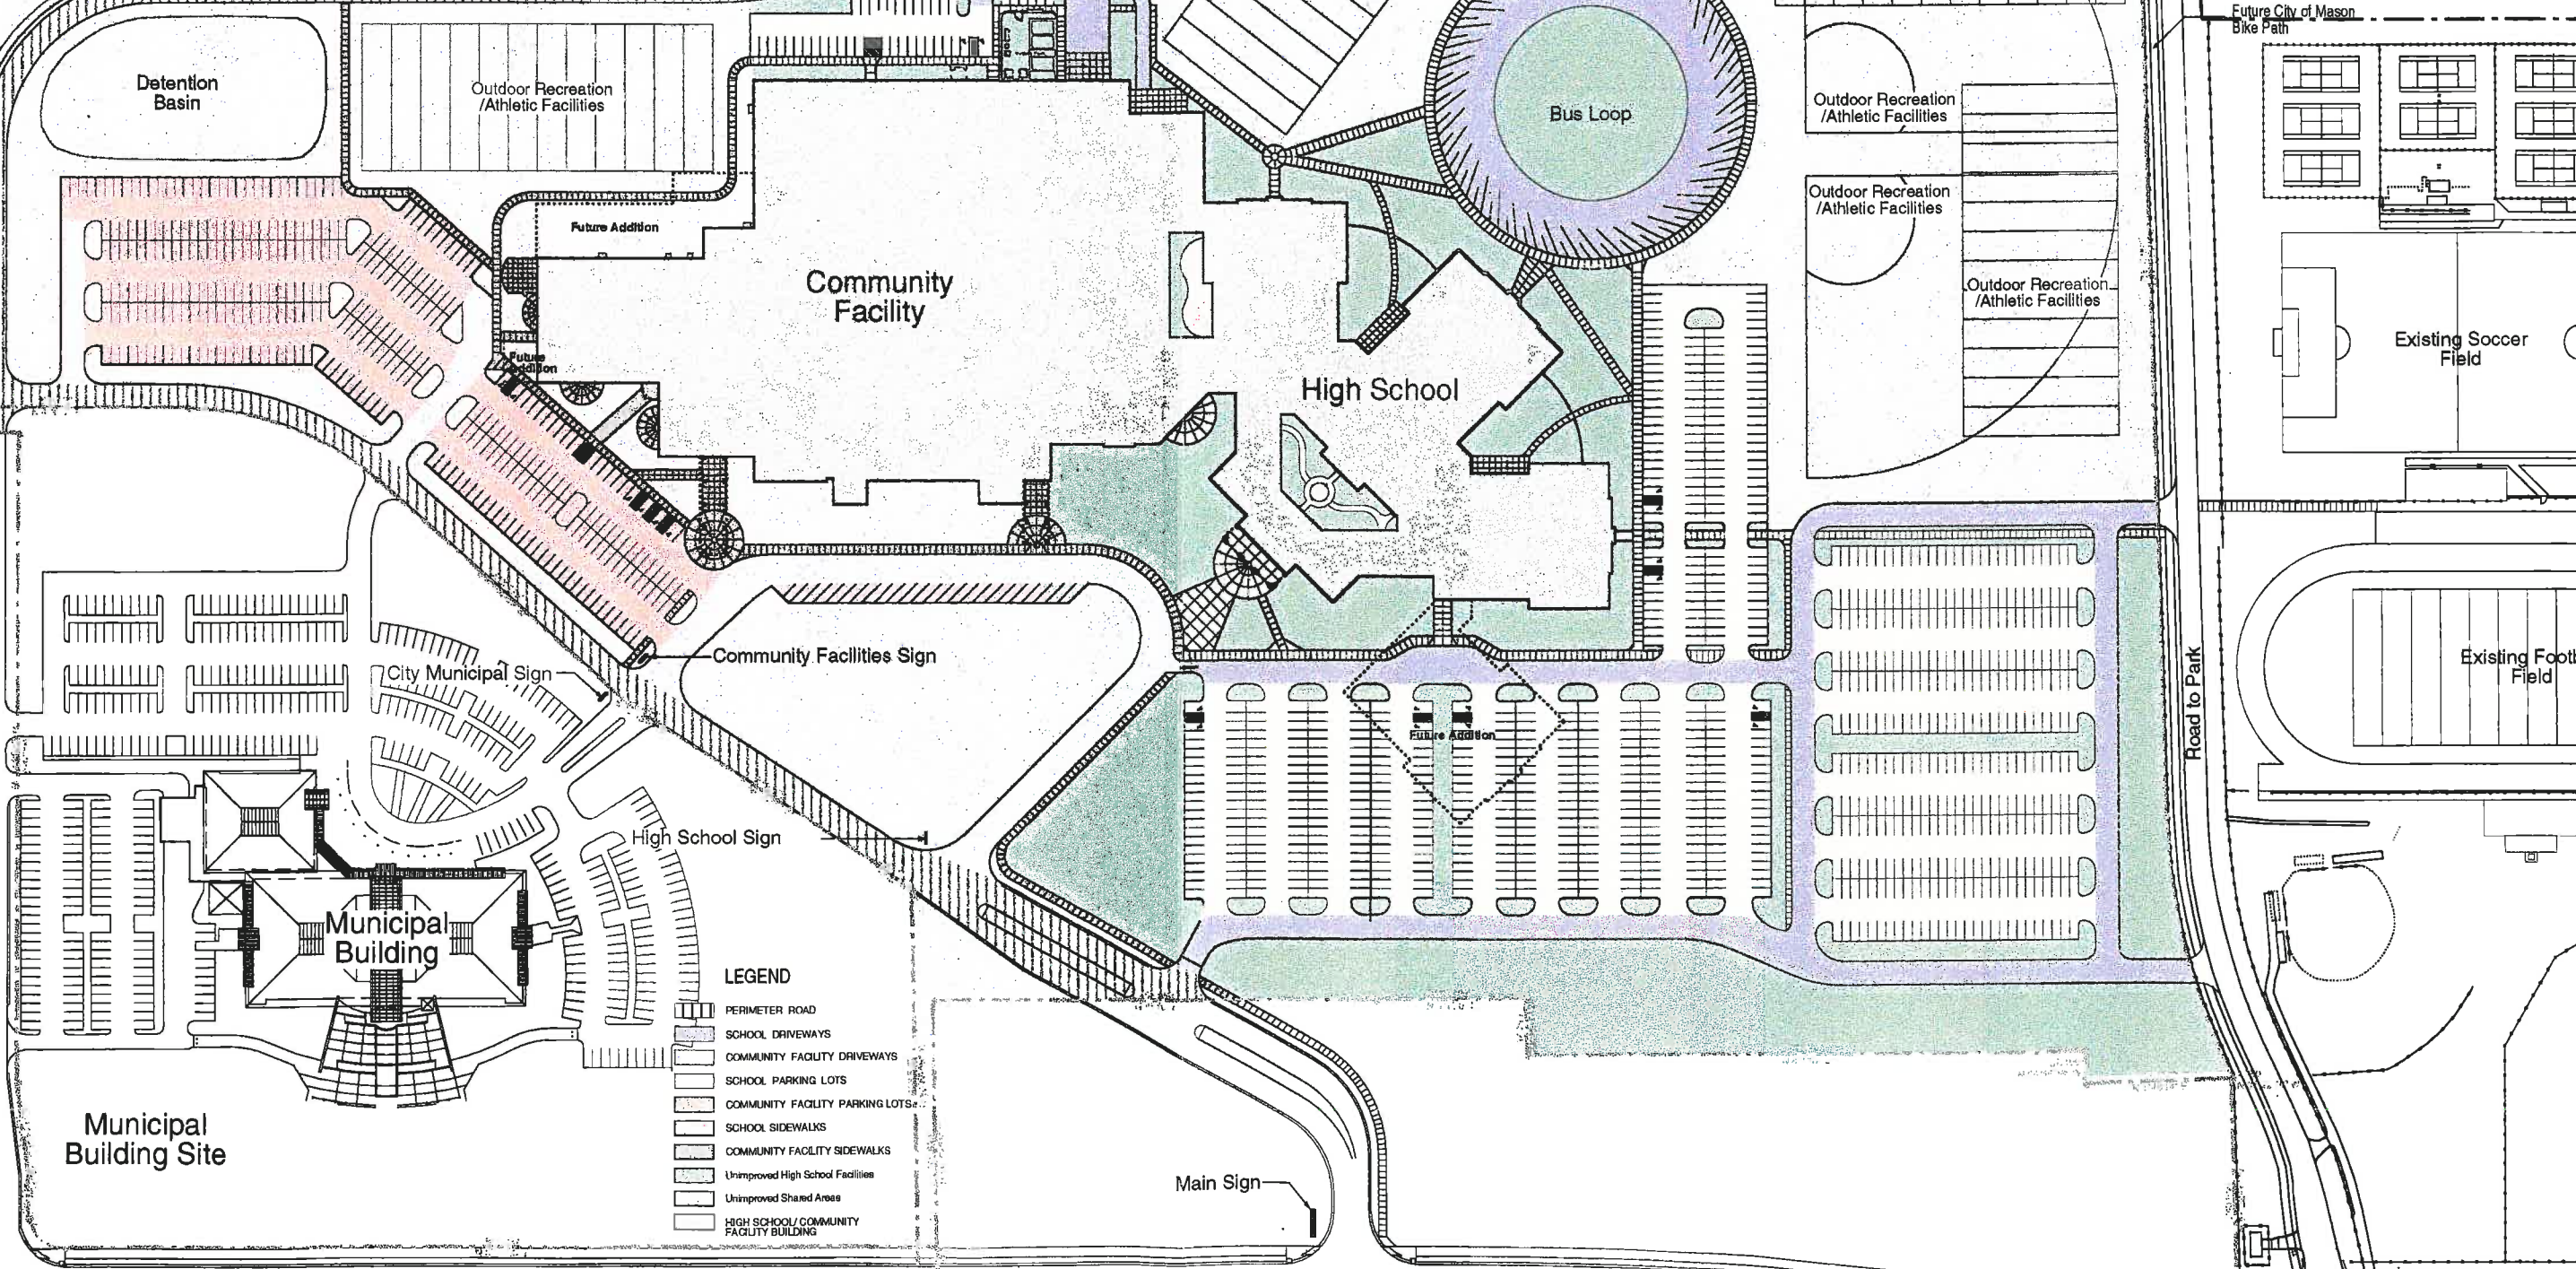

Future City of Mason
Bike Path

Future City of Mason
Bike Path

Road to Park

Mason Montgomery Road

- LEGEND**
- PERIMETER ROAD
 - SCHOOL DRIVEWAYS
 - COMMUNITY FACILITY DRIVEWAYS
 - SCHOOL PARKING LOTS
 - COMMUNITY FACILITY PARKING LOTS
 - SCHOOL SIDEWALKS
 - COMMUNITY FACILITY SIDEWALKS
 - Unimproved High School Facilities
 - Unimproved Shared Areas
 - HIGH SCHOOL/COMMUNITY FACILITY BUILDING

Municipal
Building Site

Detention
Basin

Outdoor Recreation
/Athletic Facilities

Community
Facility

High School

Municipal
Building

Detention
Basin

Outdoor Recreation
/Athletic Facilities

Community Facilities Sign

City Municipal Sign

High School Sign

Main Sign

Existing Soccer
Field

Existing Footba
Field