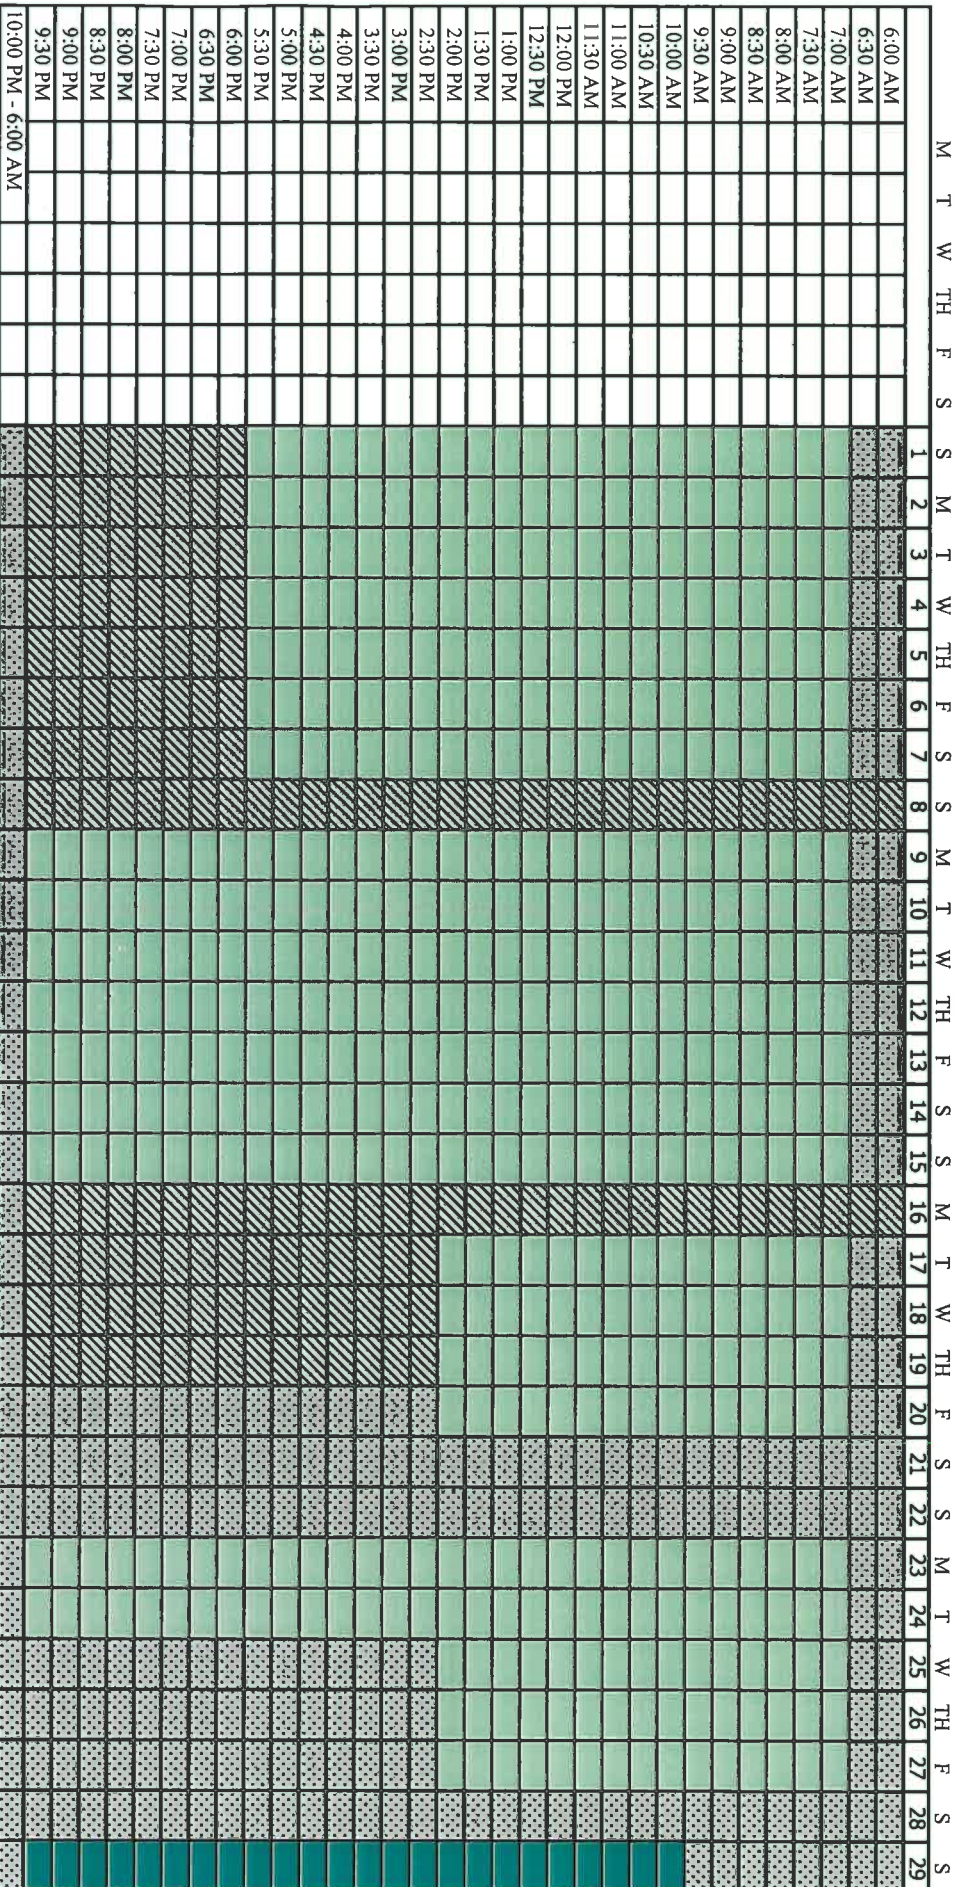

AUDITORIUM USAGE BY MONTH

Mason High School / Community Center

Feb-04

- 38% School Use
- 2% City Use - Mason Community Players
- 48% Unclaimed
- 12% Unclaimed, Drama Set on Stage. Screen, Downstage, and Auditorium Seating Available