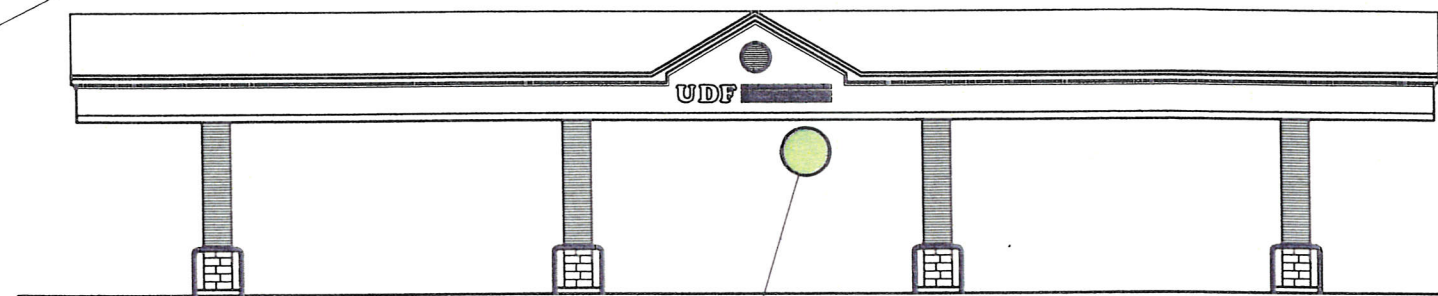

ELEVATION
BUILDING MARQUEE SIGN

ELEVATION
CANOPY UDF GAS LOGO SIGN

ELEVATION
GAS DISPENSER (8 UNITS)

ELEVATION
MONUMENT SIGN

SIGNAGE INFORMATION:

BUILDING MARQUEE	36 SF
GAS CANOPY	20 SF
MONUMENT	65 SF
DISPENSER	2 SF/SIDE