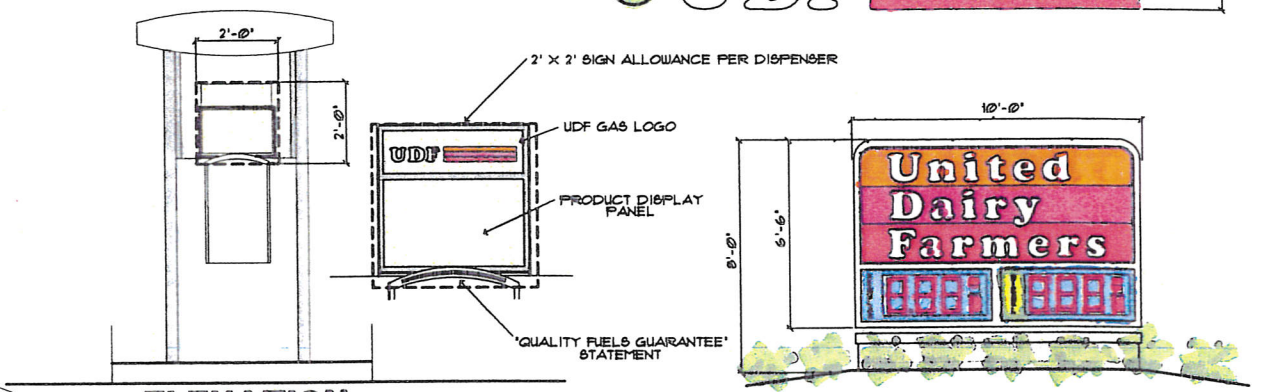

ELEVATION
BUILDING MARQUEE SIGN

ELEVATION
CANOPY UDF GAS LOGO SIGN

ELEVATION
GAS DISPENSER (8 UNITS)

ELEVATION
MONUMENT SIGN

SIGNAGE INFORMATION:

BUILDING MARQUEE	36 SF
GAS CANOPY	20 SF
MONUMENT	65 SF
DISPENSER	2 SF/SIDE

SIGNAGE PLAN FOR:

A NEW UNITED DAIRY FARMERS CONVENIENCE STORE

BETHANY ROAD, MASON, OHIO

UNITED DAIRY FARMERS 3955 MONTGOMERY ROAD, CINCINNATI, OHIO 45212