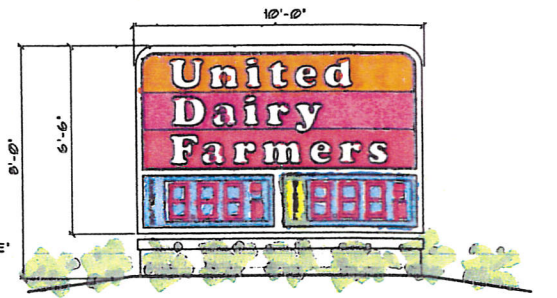

ELEVATION
BUILDING MARQUEE SIGN

ELEVATION
CANOPY UDF GAS LOGO SIGN

ELEVATION
GAS DISPENSER (8 UNITS)

ELEVATION
MONUMENT SIGN

SIGNAGE INFORMATION:

BUILDING MARQUEE	36 SF
GAS CANOPY	20 SF
MONUMENT	65 SF
DISPENSER	2 SF/SIDE

SIGNAGE PLAN FOR:

A NEW UNITED DAIRY FARMERS CONVENIENCE STORE

BETHANY ROAD, MASON, OHIO

UNITED DAIRY FARMERS 3955 MONTGOMERY ROAD, CINCINNATI, OHIO 45212