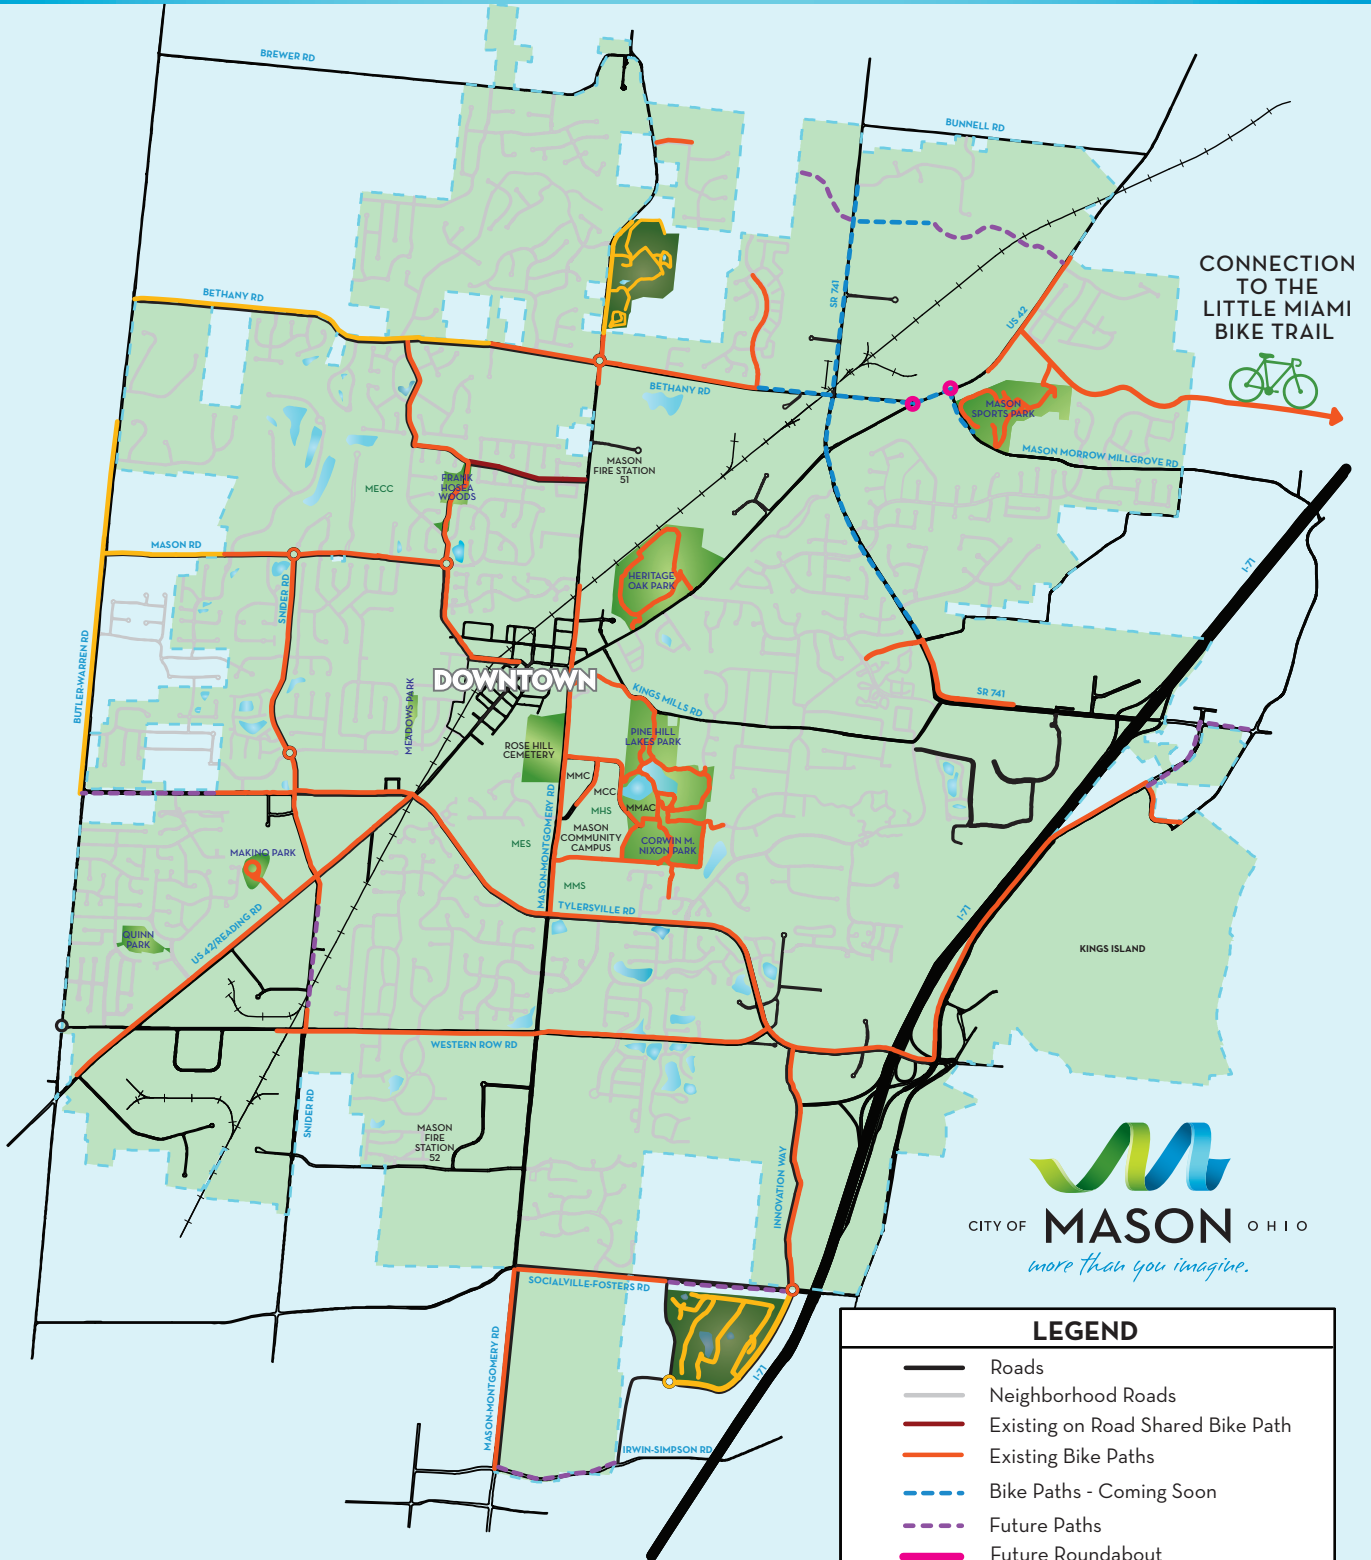

CITY OF MASON BIKE TRAIL

LEGEND	
	Roads
	Neighborhood Roads
	Existing on Road Shared Bike Path
	Existing Bike Paths
	Bike Paths - Coming Soon
	Future Paths
	Future Roundabout
	Township/County Bike Paths
	City of Mason Parks
	City of Mason Corporation Limits
SCALE 1" = 3,000'	
Engineering, Building & Planning Department City of Mason	

Explore your neighborhood.
 Connected to 110 miles of trails through five counties.