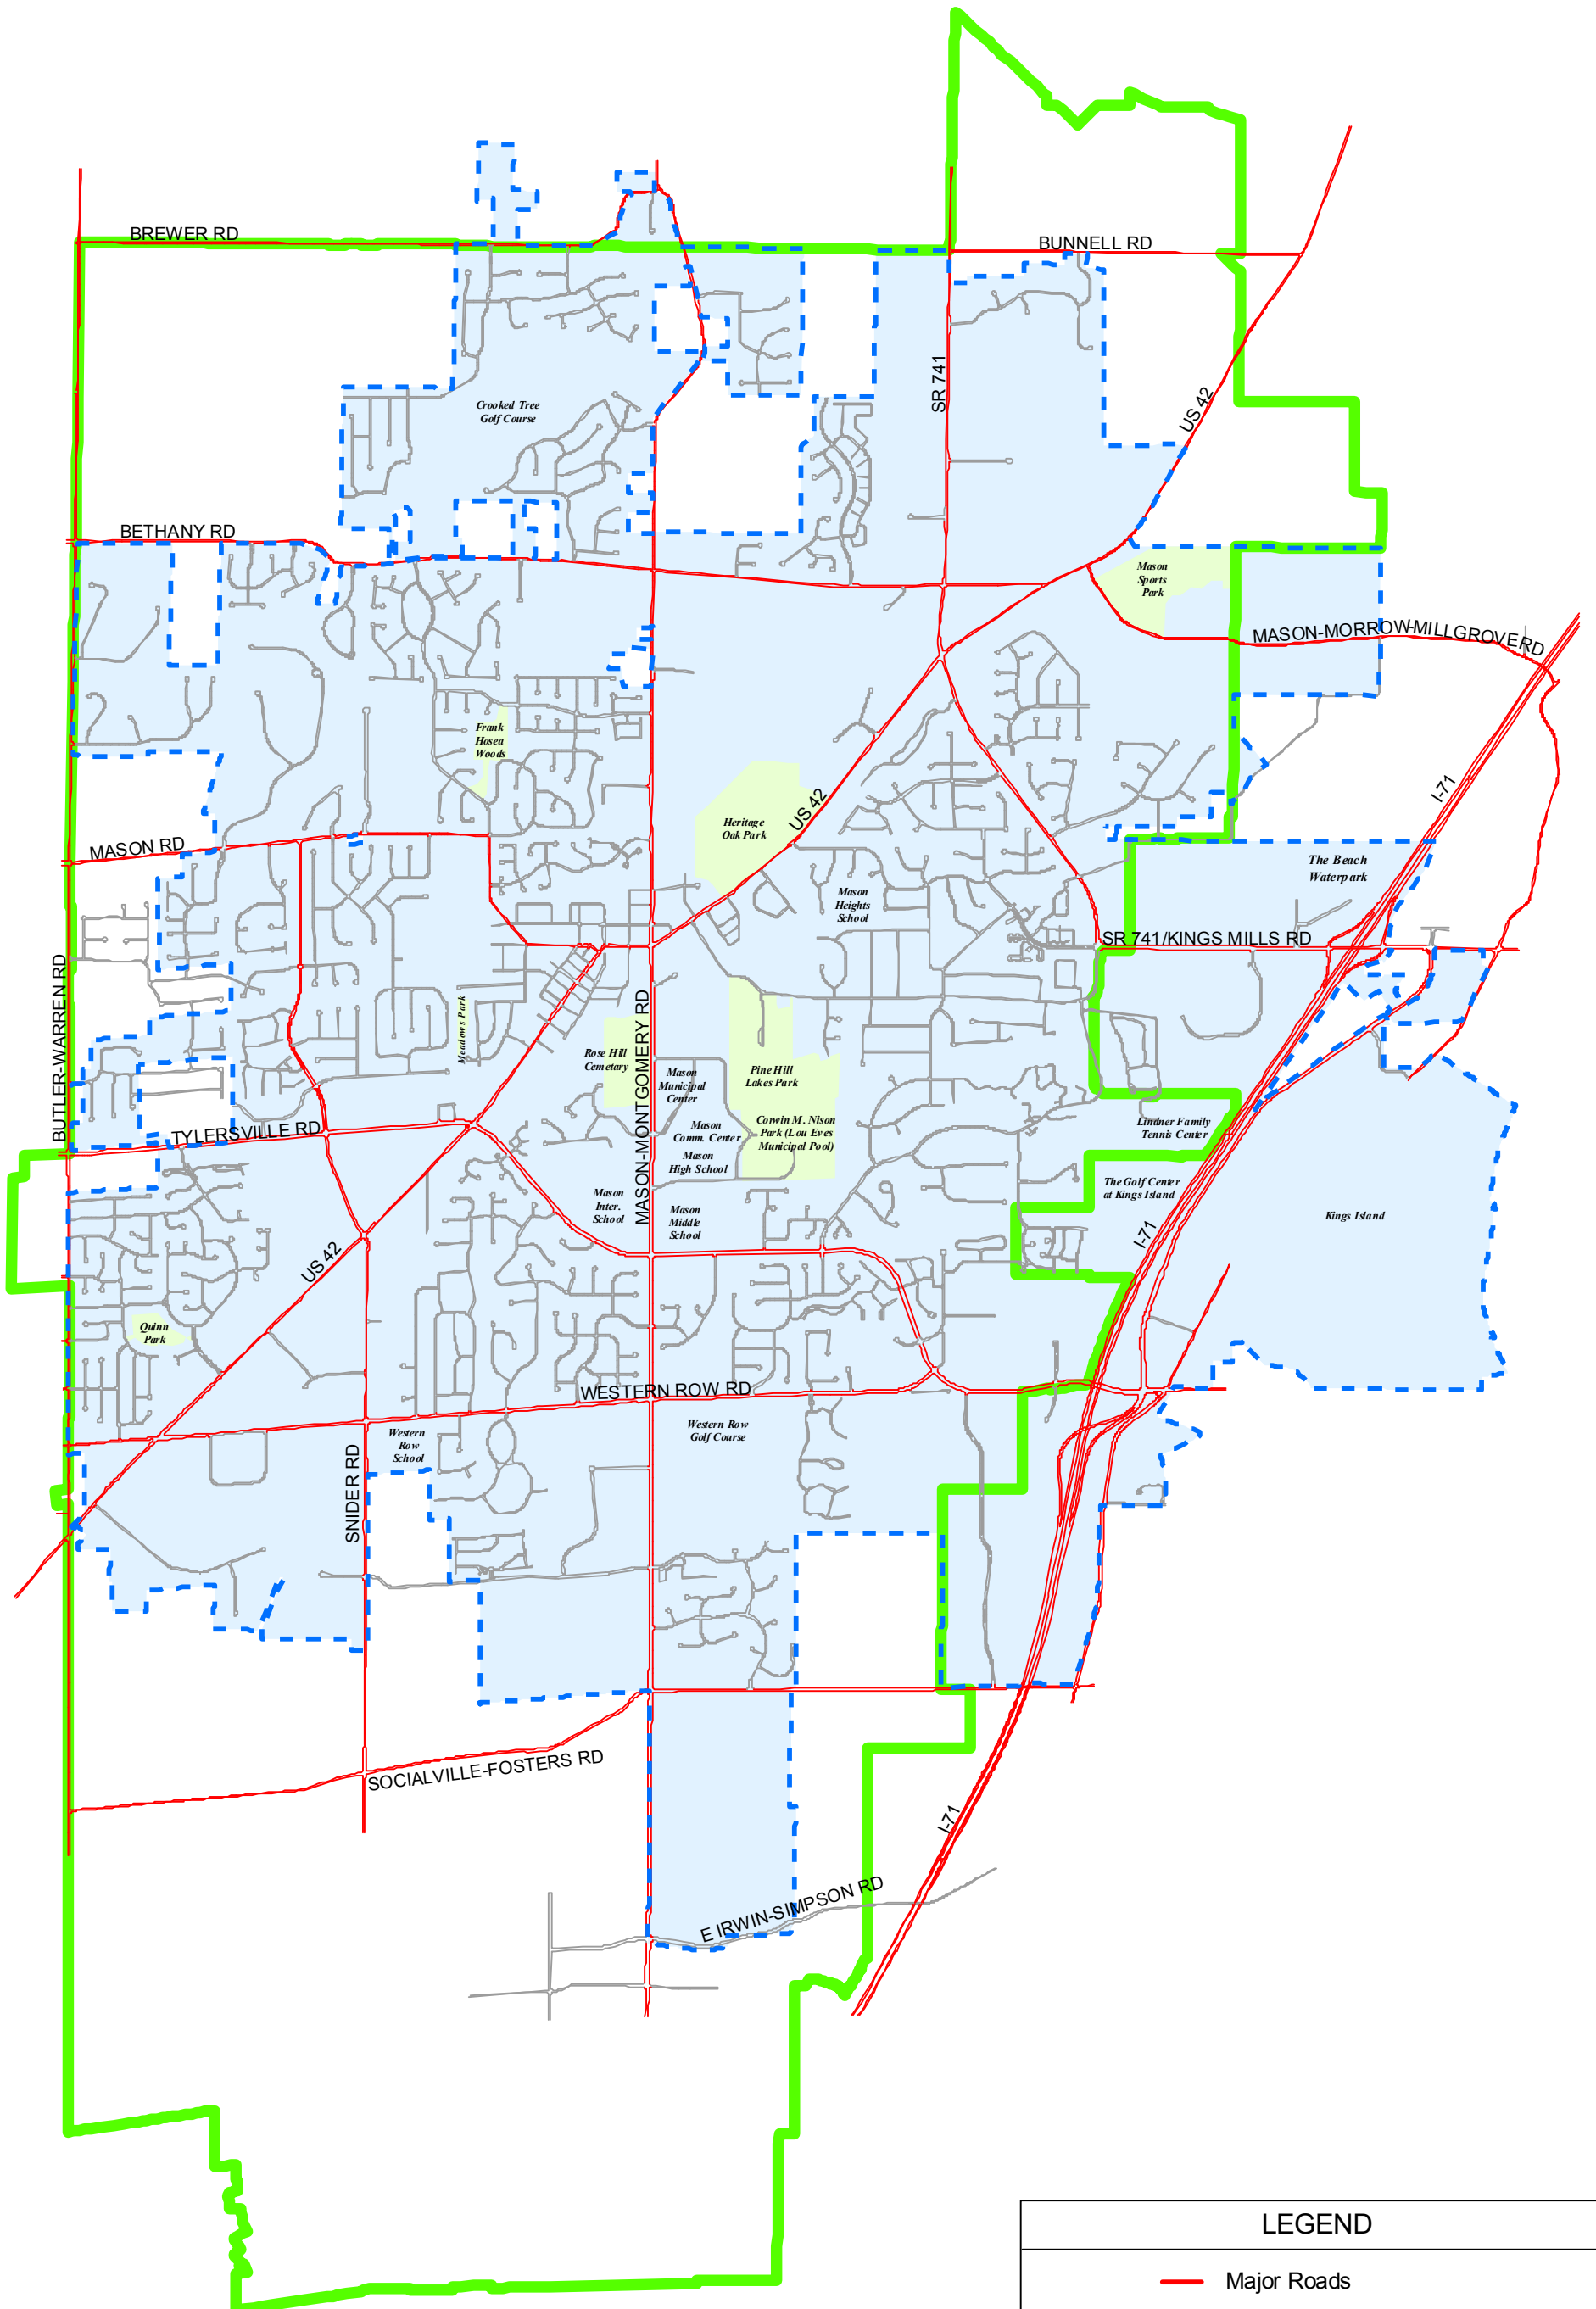

MASON CITY SCHOOL DISTRICT

LEGEND	
	Major Roads
	Minor Roads
	Mason City School District
	City of Mason Corporate Limits
SCALE 1" = 3,000'	 City of Mason Engineering, Building & Planning Department