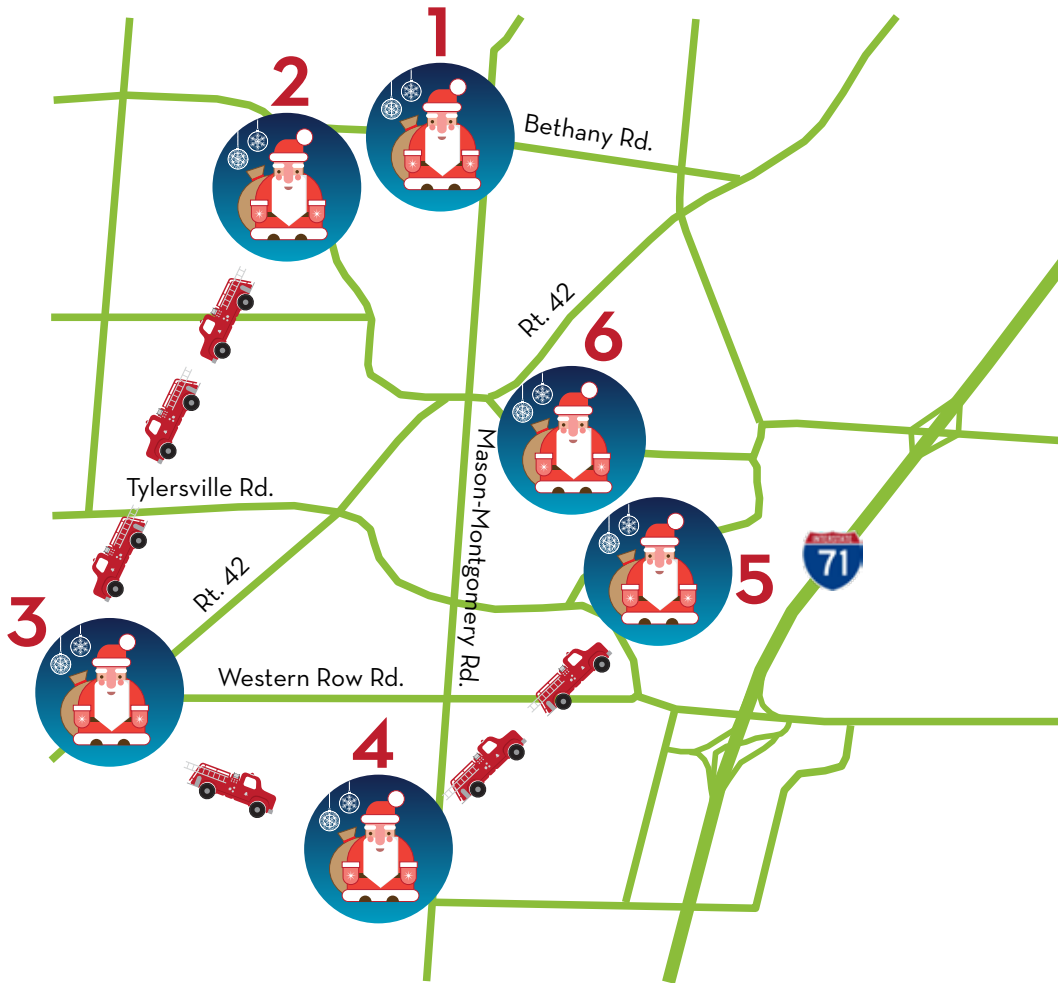

Santa in your Neighborhood

Saturday, December 15, 2018

9 a.m. - 12 p.m.

Santa's Route

1. Fire Station 51 · 9:00 - 9:15 a.m.
2. Parkside Poolhouse · 9:30 - 9:45 a.m.
3. Quinn Park · 10:00 - 10:15 a.m.
4. Fire Station 52 · 10:30 - 10:45 a.m.
5. Fairways at Pine Run Poolhouse · 11:00 - 11:15 a.m.
6. Mason Community Center · 11:30 a.m. - 12 p.m.